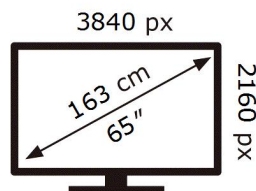

ENERG

SAMSUNG

QE65Q60TAU

137 kWh/1000h

ABCDEF **G**

151 kWh/1000h

2019/2013