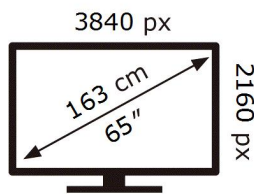

ENERG

SAMSUNG

QE65Q64TAU

137 kWh/1000h

ABCDEF **G**

151 kWh/1000h

2019/2013