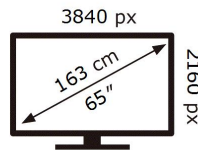

ENERGY

SAMSUNG

QE65Q67AAU

102 kWh/1000h

ABCDEF **G**

170 kWh/1000h

2019/2013