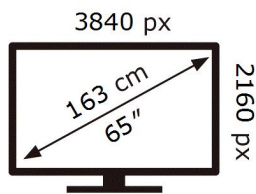

ENERG

SAMSUNG

QE65Q67AAU

102 kWh/1000h

ABCDEF **G**

170 kWh/1000h

2019/2013