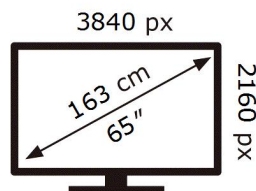

ENERG

SAMSUNG

QE65Q67AAU

102 kWh/1000h

ABCDEF **G**

170 kWh/1000h

2019/2013