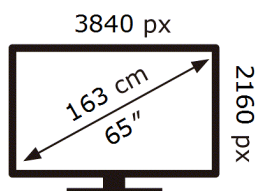

ENERG

SAMSUNG

QE65Q67CAU

73 kWh/1000h

ABCDEF **G**

160 kWh/1000h

2019/2013