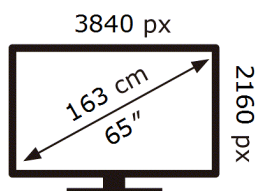

ENERGY

SAMSUNG

QE65Q67DAU

69 kWh/1000h

ABCDEF **G**

160 kWh/1000h

2019/2013