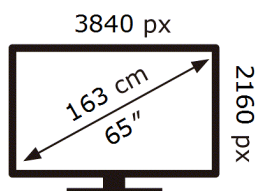

ENERG

SAMSUNG

QE65Q70BAT

96 kWh/1000h

ABCDEF **G**

219 kWh/1000h

2019/2013