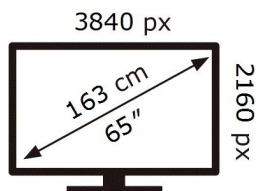

ENERG

SAMSUNG

QE65Q70BAT

96 kWh/1000h

ABCDEF **G**

219 kWh/1000h

2019/2013