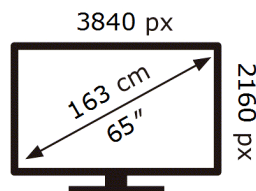

ENERG 

Samsung

QE65Q70DAT

85 kWh/1000h

ABCDEF **G**

220 kWh/1000h

2019/2013