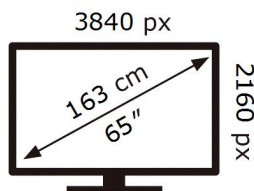

**ENERG** 

**SAMSUNG**

QE65Q70TCT

**116** kWh/1000h

ABCDEF **G**

**HDR**

**186** kWh/1000h

2019/2013