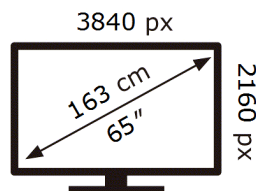

ENERG 

Samsung

QE65Q74DAT

85 kWh/1000h

ABCDEF **G**

220 kWh/1000h

2019/2013