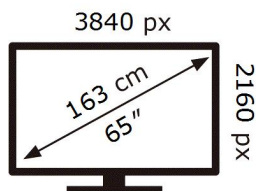

ENERG

SAMSUNG

QE65Q75AAT

101 kWh/1000h

ABCDEF **G**

202 kWh/1000h

2019/2013