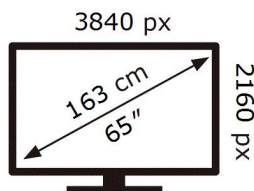

ENERG

SAMSUNG

QE65Q77AAT

101 kWh/1000h

ABCDEF **G**

202 kWh/1000h

2019/2013