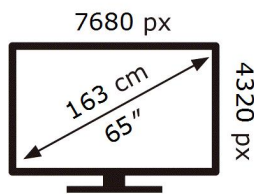

ENERG

SAMSUNG

QE65Q800TAT

408 kWh/1000h

ABCDEF **G**

430 kWh/1000h

2019/2013