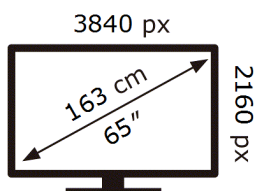

ENERG

SAMSUNG

QE65Q80BAT

143 kWh/1000h

ABCDEF **G**

283 kWh/1000h

2019/2013