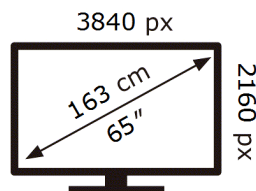

**ENERG** ⚡

Samsung

QE65Q80DAT

**105** kWh/1000h

ABCDEF **G**

**269** kWh/1000h

2019/2013