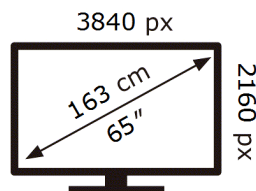

ENERG ⚡

Samsung

QE65Q80DAT

105 kWh/1000h

ABCDEF **G**

269 kWh/1000h

2019/2013