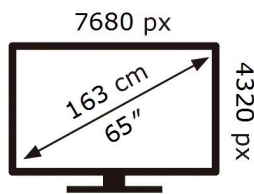

ENERG

SAMSUNG

QE65Q900TST

409 kWh/1000h

ABCDEF **G**

442 kWh/1000h

2019/2013