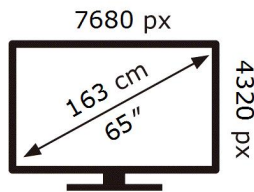

ENERG

SAMSUNG

QE65Q900TST

409 kWh/1000h

ABCDEF **G**

HDR

442 kWh/1000h

2019/2013