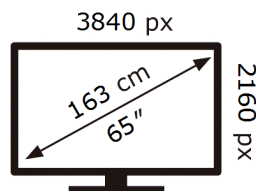

ENERG ⚡

Samsung

QE65QEF1AU

106 kWh/1000h

ABCDEF **G**

171 kWh/1000h

2019/2013