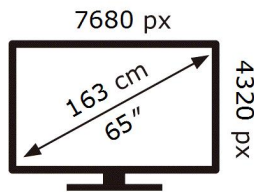

ENERG

SAMSUNG

QE65QN700AT

220 kWh/1000h

ABCDEF **G**

HDR

242 kWh/1000h

2019/2013