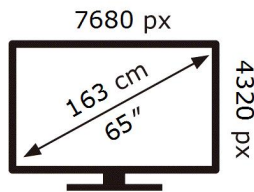

ENERG 

SAMSUNG

QE65QN700BT

219 kWh/1000h

ABCDEF **G**

HDR

305 kWh/1000h

2019/2013