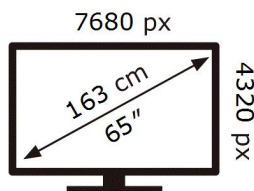

ENERG

SAMSUNG

QE65QN800BT

248 kWh/1000h

ABCDEF **G**

437 kWh/1000h

2019/2013