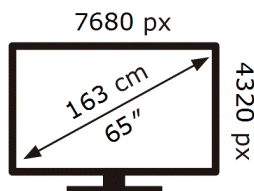

**ENERG** ⚡

Samsung

QE65QN800DT

**110** kWh/1000h

ABCDEF **G**

**350** kWh/1000h

2019/2013