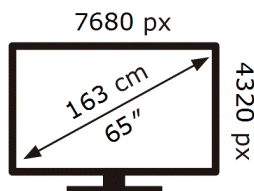

ENERG ⚡

Samsung

QE65QN800DT

110 kWh/1000h

ABCDEF **G**

350 kWh/1000h

2019/2013