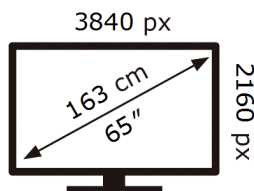

ENERG

SAMSUNG

QE65QN85AAT

101 kWh/1000h

ABCDEF **G**

193 kWh/1000h

2019/2013