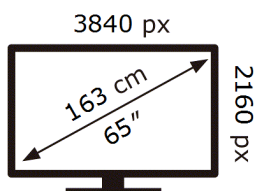

ENERG ⚡

SAMSUNG

QE65QN85BAT

101 kWh/1000h

ABCDEF **G**

148 kWh/1000h

2019/2013