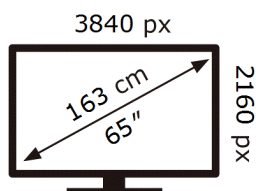

ENERG

SAMSUNG

QE65QN85CAT

67 kWh/1000h

ABCDEF **G**

181 kWh/1000h

2019/2013