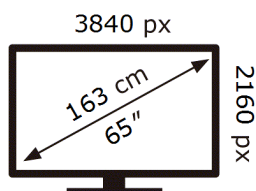

ENERG 

Samsung

QE65QN85DBT

102 kWh/1000h

ABCDEF **G**

240 kWh/1000h

2019/2013