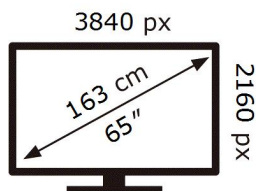

ENERG

SAMSUNG

QE65QN85DBT

102 kWh/1000h

ABCDEF **G**

240 kWh/1000h

2019/2013