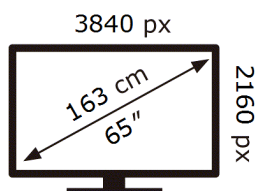

ENERG 

Samsung

QE65QN86DBT

102 kWh/1000h

ABCDEF **G**

240 kWh/1000h

2019/2013