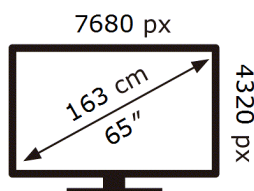

ENERG

SAMSUNG

QE65QN900AT

255 kWh/1000h

ABCDEF **G**

365 kWh/1000h

2019/2013