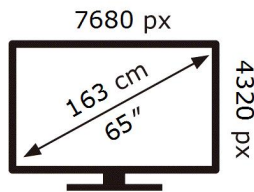

ENERG ⚡

SAMSUNG

QE65QN900AT

255 kWh/1000h

ABCDEF **G**

365 kWh/1000h

2019/2013