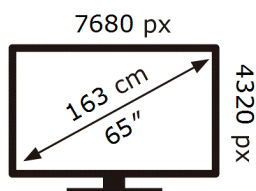

ENERG

SAMSUNG

QE65QN900BT

289 kWh/1000h

ABCDEF **G**

435 kWh/1000h

2019/2013