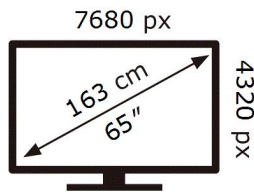

ENERG 

SAMSUNG

QE65QN900BT

289 kWh/1000h

ABCDEF **G**

435 kWh/1000h

2019/2013