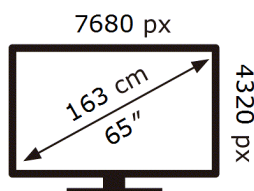

ENERG

SAMSUNG

QE65QN900CT

112 kWh/1000h

ABCDEF **G**

389 kWh/1000h

2019/2013