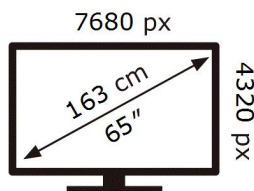

ENERG

SAMSUNG

QE65QN900CT

112 kWh/1000h

ABCDEF **G**

HDR

389 kWh/1000h

2019/2013