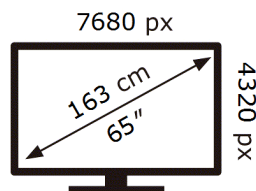

ENERG 

Samsung

QE65QN900DT

110 kWh/1000h

ABCDEF **G**

365 kWh/1000h

2019/2013