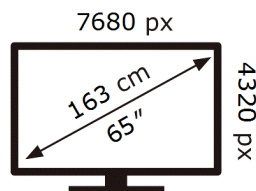

ENERG ⚡

Samsung

QE65QN900DT

110 kWh/1000h

ABCDEF **G**

365 kWh/1000h

2019/2013