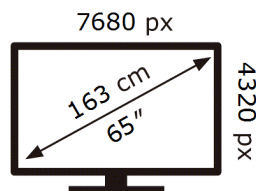

ENERG 

Samsung

QE65QN900FT

109 kWh/1000h

ABCDEF **G**

324 kWh/1000h

2019/2013