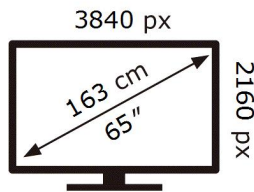

ENERG

SAMSUNG

QE65QN90BAT

111 kWh/1000h

ABCDEF **G**

HDR

227 kWh/1000h

2019/2013