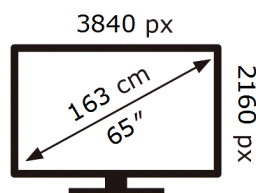

**ENERG** ⚡

Samsung

QE65QN90DAT

**90** kWh/1000h

ABCDEF **G**

**210** kWh/1000h

2019/2013