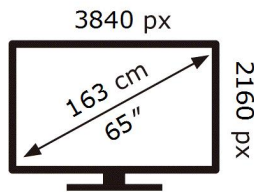

ENERG ⚡

SAMSUNG

QE65QN91BAT

111 kWh/1000h

ABCDEF **G**

HDR

227 kWh/1000h

2019/2013