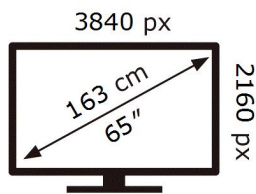

ENERG

SAMSUNG

QE65QN92AAT

102 kWh/1000h

ABCDEF **G**

260 kWh/1000h

2019/2013