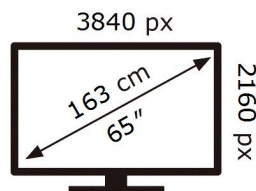

ENERG 

SAMSUNG

QE65QN93AAT

102 kWh/1000h

ABCDEF **G**

260 kWh/1000h

2019/2013