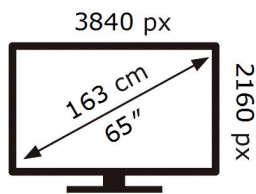

ENERG

SAMSUNG

QE65QN94AAT

102 kWh/1000h

ABCDEF **G**

HDR

260 kWh/1000h

2019/2013