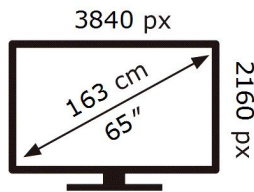

ENERG ⚡

SAMSUNG

QE65QN95AAT

123 kWh/1000h

ABCDEF **G**

242 kWh/1000h

2019/2013