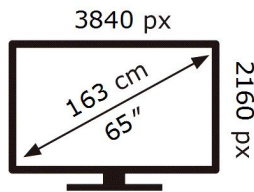

ENERG

SAMSUNG

QE65QN95BAT

122 kWh/1000h

ABCDEF **G**

205 kWh/1000h

2019/2013