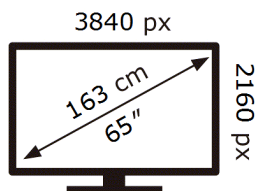

ENERG ⚡

Samsung

QE65QN95DAT

96 kWh/1000h

ABCDEF **G**

224 kWh/1000h

2019/2013